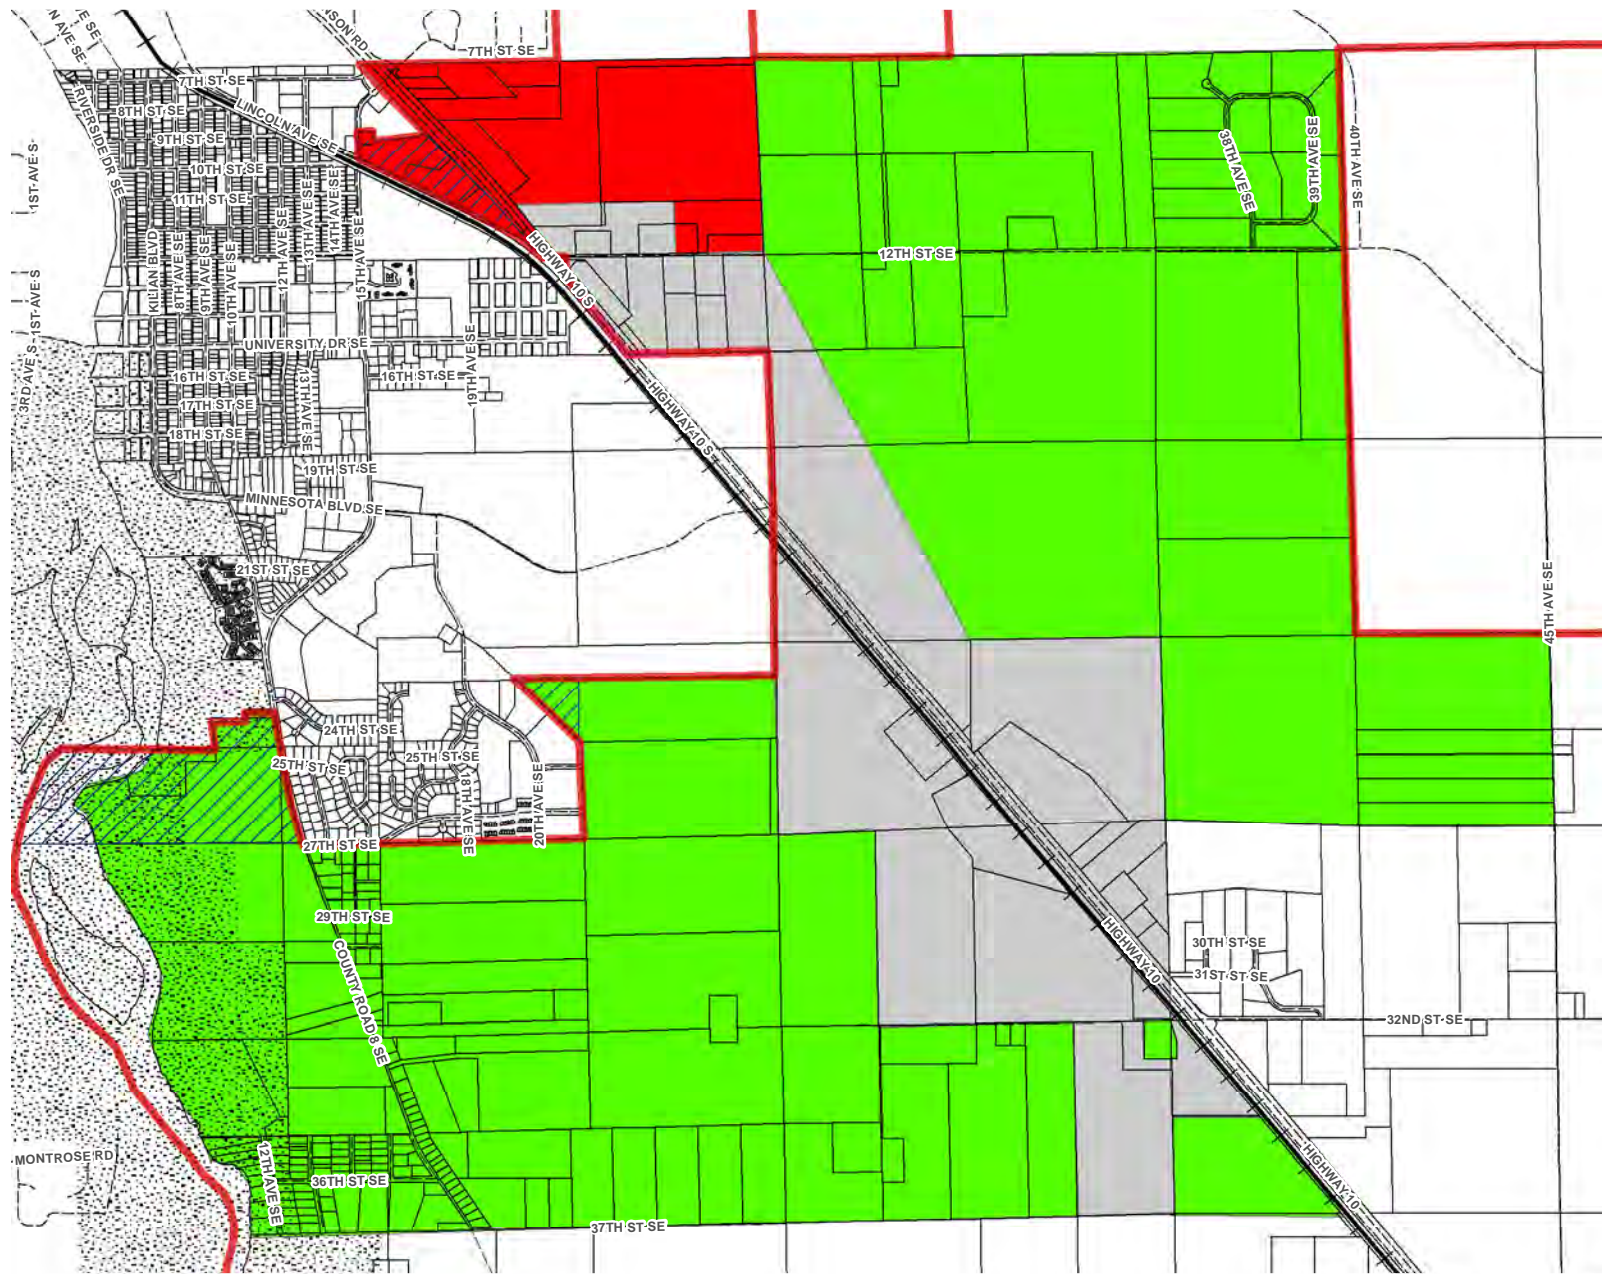

# Haven Township Official Zoning Map

### Legend

- Agricultural District
- Commercial District
- Industrial District
- Haven Township/City of St. Cloud  
Orderly Annexation Area - Tract 1  
Remaining Area is Tract 2
- Parcels
- St. Cloud City Limits
- Roads
- Scenic River Boundary
- Railroad

This map is neither a legally recorded map nor survey and is to be used only for reference purposes. The City of St. Cloud assumes no responsibility for actual or consequential damage incurred as a result of using this data.